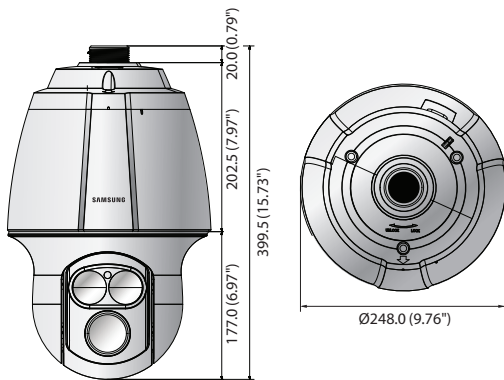

SNP-6320RH

2M 32x Network IR PTZ Dome Camera

Key Features

- Max. 2megapixel (1920 x 1080) resolution
- 16 : 9 Full HD (1080p) resolution support
- 4.4 ~ 140.8mm (32x) IR corrected optical zoom, 16x digital zoom
- H.264, MJPEG dual codec, Multiple streaming
- Day & Night (ICR), WDR (120dB)
- Auto tracking, Intelligent video analytics
- SD/SDHC/SDXC memory slot, Bi-directional audio support
- IP66, IK10, IR LED (2ea)

Dimensions

Unit : mm (inch)

Accessories (Optional)

SBP-300WM1 SBP-300WM SBP-300CM SBP-300LM SBP-300B SBP-300PM SBP-300KM

* Data recorded on an SD memory card may be lost or damaged by data access during power-off, mechanical shock, memory card detachment, or other operations. Data loss or damage can also occur when a memory card reaches end of life, which varies according to operational conditions. No guarantee is given against damage (including passive damage).