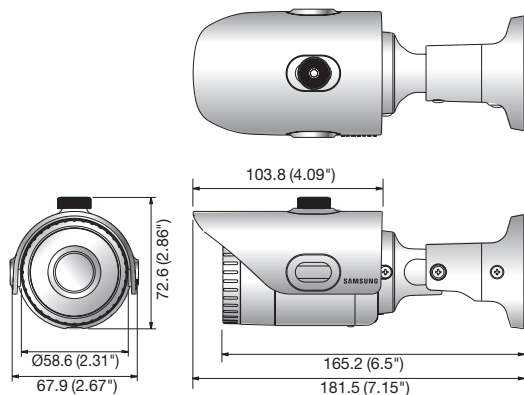

## Key Features

- Max. 2M (1920 x 1080) resolution
- 3.6mm fixed lens
- 0.15Lux@F1.8 (Color), 0Lux@F1.8 (B/W : IR LED on)
- 30fps@all resolutions (H.264)
- H.264, MJPEG dual codec, Multiple streaming
- Motion detection, Tampering
- micro SD/SDHC memory slot, PoE
- IR viewable length 20m, IP66
- Hallway view support (Rotate 90°/270°)
- LDC support (Lens Distortion Correction)

## Dimensions

Unit : mm (inch)