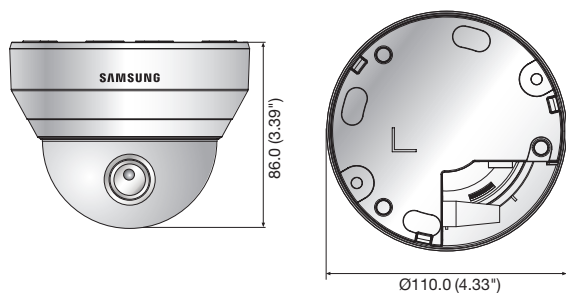

Dimensions

Unit : mm (inch)

Accessories (Optional)

SBP-300HM7 SBP-300LM SBP-300CM SBP-300WM1 SBP-300WM SBP-300B SBP-300PM SBP-300KM

SND-L6013RN/P

VIDEO	
Imaging Device	1/2.9" 2.19M CMOS
Total Pixels	2,000(H) x 1,121(V)
Effective Pixels	1,984(H) x 1,105(V)
Scanning System	Progressive
Min. Illumination	Color : 0.15Lux (1/30sec, F1.8), 0.003Lux (2sec, F1.8) B/W : 0Lux (IR LED on)
LENS	
Focal Length (Zoom Ratio)	3.6mm fixed
Max. Aperture Ratio	F1.8
Angular Field of View	H : 86.5° / V : 47.8° / D : 101.2°
Min. Object Distance	0.5m (1.64ft)
Lens Type	Fixed
Mount Type	Board type
PAN / TILT / ROTATE	
Pan / Tilt / Rotate Range	0° ~ 350° / 0° ~ 67° / 0° ~ 355°
OPERATIONAL	
IR Viewable Length	15m (49.21ft)
Camera Title	Off / On (Displayed up to 15 characters)
Day & Night	True Day & Night
Backlight Compensation	Off / BLC
Contrast Enhancement (DWRD)	SSDR (Samsung Super Dynamic Range) (Off / On)
Digital Noise Reduction	SSNR (Off / On)
Motion Detection	Off / On (4ea rectangular zones)
Privacy Masking	Off / On (6ea rectangular zones)
Gain Control	Off / Low / Middle / High
White Balance	ATW / AWC / Manual / Indoor / Outdoor
LDC (Lens Distortion Correction)	Off / On (5 levels with min / max)
Electronic Shutter Speed	Minimum / Maximum / Anti flicker
Flip / Mirror	Flip / Mirror / Hallway view
Intelligent Video Analytics	Motion detection with metadata, Tampering
Alarm Triggers	Motion detection, Tampering detection, SD card error, NAS error
Alarm Events	File upload via FTP and E-mail, Local storage recording at event, Notification via E-mail
NETWORK	
Ethernet	RJ-45 (10/100BASE-T)
Video Compression Format	H.264, MJPEG
Resolution	1920 x 1080, 1280 x 960, 1280 x 720, 1024 x 768, 800 x 600, 720 x 576, 640 x 480, 320 x 240
Max. Framerate	H.264 : Max. 30fps at all resolutions MJPEG : Max. 1fps at 1920 x 1080, 1280 x 960, 1280 x 720, 1024 x 768, Max. 15fps at other resolution
Video Quality Adjustment	H.264 : Target bitrate level control, MJPEG : Quality level control
Bitrate Control Method	H.264 : CBR or VBR, MJPEG : VBR
Streaming Capability	Multiple streaming (Up to 3 profiles)
Audio I/O	Built-in mic
Audio Compression Format	G.711 u-law / G.726 selectable G.726 (ADPCM) 8KHz, G.711 8KHz, G.726 : 16Kbps, 24Kbps, 32Kbps, 40Kbps
Audio Communication	Uni-directional audio
IP	IPv4, IPv6
Protocol	TCP/IP, UDP/IP, RTP(UDP), RTP(TCP), RTCP, RTSP, NTP, HTTP, HTTPS, SSL, DHCP, PPPoE, FTP, SMTP, ICMP, IGMP, SNMPv1/v2c/v3(MIB-2), ARP, DNS, DDNS, QoS, PIM-SM, UPnP, Bonjour
Security	HTTPS(SSL) login authentication, Digest login authentication IP address filtering, User access log, 802.1x authentication
Streaming Method	Unicast / Multicast
Max. User Access	6 users at unicast mode
Storage	micro SD/SDHC max. 32G, NAS - Motion images recorded in the SD memory card can be downloaded - Manual recording at local PC
Application Programming Interface	ONVIF Profile S, G, SUNAPI (HTTP API)
Webpage Language	English, French, German, Spanish, Italian, Chinese, Korean, Russian, Japanese, Swedish, Danish, Portuguese, Turkish, Polish, Czech, Rumanian, Serbian, Dutch, Croatian, Hungarian, Greek, Norwegian, Finnish
Web Viewer	Supported OS : Windows XP / VISTA / 7 / 8 / 8.1, MAC OS X 10.7 ~ 10.10 Supported Browser : Microsoft Internet Explorer (Ver. 8 ~ 11), Mozilla Firefox (Ver. 9 ~ 35), Google Chrome (Ver. 15 ~ 40), Apple Safari (Ver. 8.0.2(Mac OS X 10.10), 7.0.6(Mac OS X 10.9), 6.0.2 (Mac OS X 10.8, 10.7 only), 5.1.7) * Mac OS X only
Central Management Software	SmartViewer
ENVIRONMENTAL	
Operating Temperature / Humidity	-10°C ~ +55°C (+14°F ~ +131°F) / Less than 90% RH
Storage Temperature / Humidity	-30°C ~ +60°C (-22°F ~ +140°F) / Less than 90% RH
ELECTRICAL	
Input Voltage / Current	PoE (IEEE802.3af, Class2)
Power Consumption	Max. 5.9W
MECHANICAL	
Color / Material	Ivory / Plastic
Dimensions (WxH)	Ø110.0 x 86.0mm (Ø4.33" x 3.39")
Weight	245g (0.54 lb)