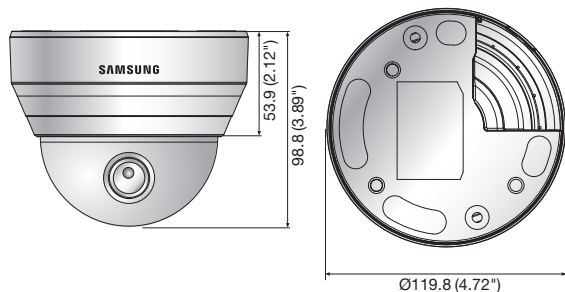

SND-L5083R

1.3Megapixel HD Network IR Dome Camera

Key Features

- Max. 1.3M (1280 x 1024) resolution
- 16 : 9 HD (720P) resolution support
- 2.8 ~ 12mm (4.3x) varifocal lens
- 0.04Lux@F1.4 (Color), 0Lux@F1.4 (B/W : IR LED on)
- 30fps@all resolutions (H.264)
- H.264, MJPEG dual codec, Multiple streaming
- Motion detection, Tampering
- micro SD/SDHC memory slot, PoE
- IR viewable length 15m
- Hallway view support (Rotate 90°/270°)
- LDC support (Lens Distortion Correction)

Dimensions

Unit : mm (inch)

Accessories (Optional)

* Data recorded on an SD memory card may be lost or damaged by data access during power-off, mechanical shock, memory card detachment, or other operations. Data loss or damage can also occur when a memory card reaches end of life, which varies according to operational conditions. No guarantee is given against damage (including passive damage).