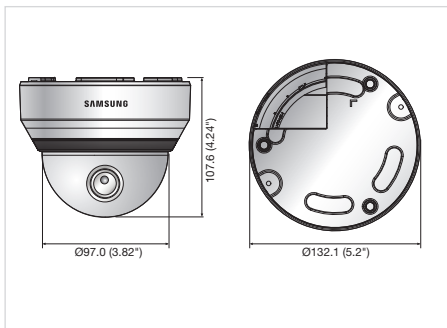

Dimensions

Unit : mm (inch)