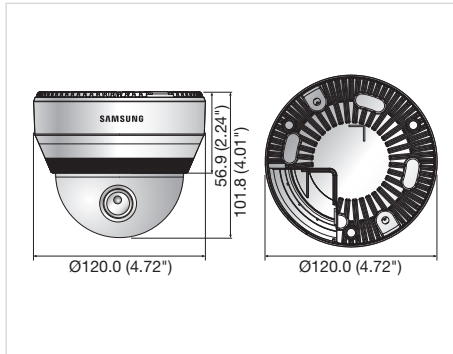

Dimensions

Unit : mm (inch)

The Eco mark represents Samsung Techwin's will to create environment-friendly products, and indicates that the product satisfies the EU RoHS Directive.

Design and specifications are subject to change without notice.

■ DISTRIBUTED BY

SAMSUNG TECHWIN CO., LTD.

6, Pangyo-ro 319beon-gil, Bundang-gu, Seongnam-si, Gyeonggi-do, SEOUL 463-400 Rep. of KOREA
Tel : +82-70-7147-8741~8749, 8752~8760 Fax : +82-31-8018-3745 www.samsungsecurity.com www.samsungcctv.com
COPYRIGHT BY SAMSUNG TECHWIN. ALL RIGHT RESERVED

SAMSUNG TECHWIN EUROPE LTD.
2nd Floor, No. 5 The Heights, Brooklands, Weybridge,
Surrey, KT13 ONY, UK
Tel : +44-1932-82-6700 Fax : +44-1932-82-6701

SAMSUNG TECHWIN