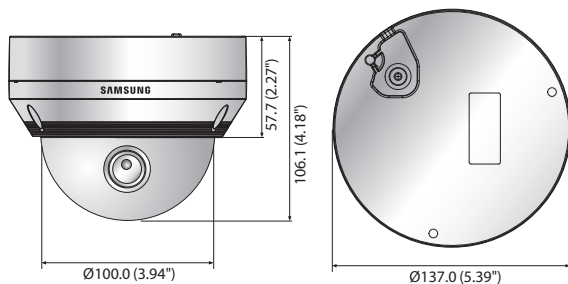

## Accessories (Optional)

SCV-6083R/P	
<b>VIDEO</b>	
Imaging Device	1/3" 2M CMOS
Total Pixels	1,956(H) x 1,266(V) 2.47M pixels
Effective Pixels	1,944(H) x 1,092(V) 2.12M pixels
Scanning System	Progressive scan
Min. Illumination	Color : 0.11Lux (F1.4) B/W : 0Lux (IR LED on)
S / N Ratio	52dB (AGC off, Weight on)
Video Output	BNC (AHD, CVBS selectable)
Resolution	1920 x 1080
Max. Framerate	30fps@1080p, 30fps@720p
<b>LENS</b>	
Focal Length (Zoom Ratio)	2.8 ~ 12mm (4.3x) varifocal
Max. Aperture Ratio	F1.4
Angular Field of View	H : 102°(Wide) ~ 32.2°(Tele) / V : 54°(Wide) ~ 18.2°(Tele) / D : 121°(Wide) ~ 38°(Tele)
Min. Object Distance	0.5m (1.64ft)
Focus Control	Manual
Lens Type	DC auto iris
Mount Type	Board-in type
<b>PAN / TILT / ROTATE</b>	
Pan / Tilt / Rotate Range	0° ~ 350° / 0° ~ 67° / 0° ~ 355°
<b>OPERATIONAL</b>	
On Screen Display	English, Japanese, Spanish, French, Portuguese, Korean, German, Italian, Russian, Polish, Czech, Romanian, Serbian, Swedish, Danish, Turkish
Camera Title	Off / On (Displayed 15 characters)
Day & Night	Auto (ICR) / Color / B/W
Backlight Compensation	Off / User BLC / HLC
Wide Dynamic Range	DWDR
Digital Noise Reduction	SSNRIV (Off / On)
Defog	Off / Auto / Manual
Motion Detection	Off / On (4 zones)
Privacy Masking	Off / On (4 zones rectangle)
Gain Control	Off / Low / Middle / High / Very high
White Balance	ATW / Outdoor / Indoor / Manual / AWC (1,800K° ~ 10,500K°)
Electronic Shutter Speed	1sec ~ 1/12,000sec
Reverse	Off / H-Rev / V-Rev / HV-Rev
Profile	Basic, Day & Night, Backlight, Indoor, User, ITS
Alarm	(MD) output 1
Remote Control Interface	Coaxial control
Protocol	Coax : NTSC/PAL - Samsung CCVC, Pelco-C (Coaxitron), AHD - ACP (AHD Coax Protocol)
IR Distance	30m (98.43ft)
Video Transmission Distance	500m (1,640.42ft) (75-5 coaxial cable)
<b>ENVIRONMENTAL</b>	
Operating Temperature / Humidity	-30°C ~ +55°C (-22°F ~ +131°F) / Less than 90% RH *Start up should be done at above -10°C (+14°F)
Ingress Protection	IP66
Vandal Resistance	IK10
<b>ELECTRICAL</b>	
Input Voltage / Current	Dual (24V AC & 12V DC ±10%)
Power Consumption	Max. 4.2W
<b>MECHANICAL</b>	
Color / Material	Ivory / Aluminum
Dimensions (WxH)	Ø137.0 x 106.1mm (Ø5.39" x 4.18")
Weight	716g (1.58 lb)