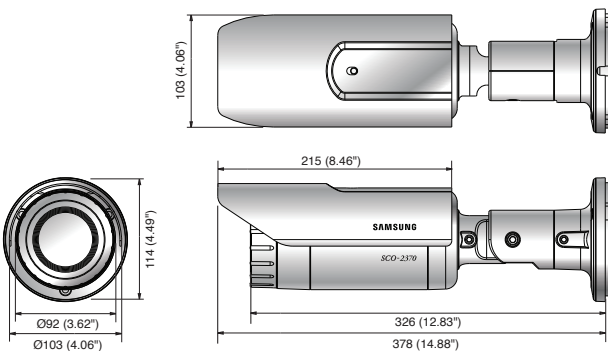

Dimensions

Unit : mm (inch)

Technical Specifications

	SCO-2370N	SCO-2370P
VIDEO		
Imaging Device	1/4" Super HAD CCD	
Total Pixels	811(H) x 508(V)	795(H) x 596(V)
Effective Pixels	768(H) x 494(V)	752(H) x 582(V)
Scanning System	2 : 1 Interlace	
Synchronization	Internal / Line lock	
Frequency	H : 15.734KHz / V : 59.94Hz	H : 15.625KHz / V : 50Hz
Horizontal Resolution	Color : 600TV lines, B/W : 700TV lines	
Min. Illumination	Color : 0.2Lux@F1.6 (50IRE), 0.0004Lux (Sens-up, 512x) B/W : 0.02Lux@F1.6 (50IRE), 0.00004Lux (Sens-up 512x)	
S / N Ratio	52dB (AGC off, Weight on)	
Video Output	CVBS : 1.0 Vp-p / 75Ω composite	
LENS		
Focal Length (Zoom Ratio)	3.5 ~ 129.5mm (Optical 37x)	
Max. Aperture Ratio	1 : 1.6(Wide) ~ 3.9(Tele)	
Angular Field of View	H : 55.5°(Wide) ~ 1.59°(Tele) / V : 42.5°(Wide) ~ 1.19°(Tele)	
Min. Object Distance	1.5m (4.92ft)	
Focus Control	Auto / Manual / One shot	
Zoom Movement Speed	2.8sec (Wide to tele)	
OPERATIONAL		
On Screen Display	English, Japanese, Spanish, French, Portuguese, Taiwanese, Korean	English, French, German, Spanish, Italian, Chinese, Russian, Polish, Czech, Romanian, Serbian, Swedish, Danish, Turkish, Portuguese
Camera Title	On / Off (Displayed 15 characters)	
Day & Night	Auto (ICR) / Color / B/W	
Backlight Compensation	Off / BLC / HLC	
Dynamic Range	SSDR (Off / On)	
Digital Noise Reduction	SSNRIII (Off / Low / Medium / High)	
Digital Image Stabilization	Off / On	
Motion Detection	Off / On (8 programmable zones)	
Privacy Masking	Off / On (12 programmable zones)	
Sens-up (Frame Integration)	2x ~ 512x	
Gain Control	Off / Low / Medium / High / Manual	
White Balance	ATW / Outdoor / Indoor / Manual / AWC (1,700K° ~ 11,000K°)	
Electronic Shutter Speed	1/60 ~ 1/120,000sec	1/50 ~ 1/120,000sec
Digital Zoom	Off / On (1x ~ 16x)	
Flip	Vertical / Horizontal	
Alarm	1 Out	
Communication	Coaxial control, RS-485	
Protocol	Coax : Pelco-C (Coaxitron) RS-485 : Samsung-T/E, Pelco-D/P, Panasonic, Bosch, Honeywell, Vicon, AD	
ENVIRONMENTAL		
Operating Temperature / Humidity	-50°C ~ +50°C (-58°F ~ +122°F) / Up to 100% RH : 24V AC -20°C ~ +50°C (-4°F ~ +122°F) / Up to 100% RH : 12V DC	
Ingress Protection	IP68	
ELECTRICAL		
Input Voltage	Dual (24V AC & 12V DC ±10%)	
Power Consumption	Max. 3.8W, 4.8W (12V DC / 24V AC, Fan & heater Off) Max. 28W (Fan & heater on, 24V AC)	
MECHANICAL		
Color / Material	Dark gray / Aluminum, Plastic	
Dimensions (WxHxD)	Ø103.0 x 114.0 x 378.0mm (Ø4.06" x 4.49" x 14.88")	
Weight	1.95Kg (4.3 lb)	