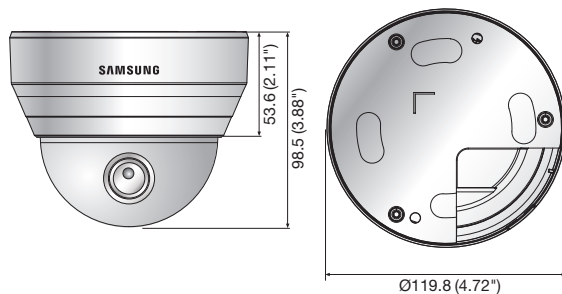

Dimensions

Unit : mm (inch)

Accessories (Optional)

SCD-6083RN/P

VIDEO	
Imaging Device	1/2.9" 2M CMOS
Total Pixels	2,000(H) x 1,121(V) 2.24M pixels
Effective Pixels	1,984(H) x 1,105(V) 2.19M pixels
Scanning System	Progressive scan
Min. Illumination	Color : 0.11Lux (F1.4) B/W : 0Lux (IR LED on)
S / N Ratio	52dB (AGC off, Weight on)
Video Output	BNC (AHD, CVBS selectable)
Resolution	1920 x 1080
Max. Framerate	30fps@1080p, 30fps@720p
LENS	
Focal Length (Zoom Ratio)	2.8 ~ 12mm (4.3x) varifocal
Max. Aperture Ratio	F1.4
Angular Field of View	H : 103.8°(Wide) ~ 32.4°(Tele) / V : 53.7°(Wide) ~ 18.4°(Tele) / D : 121.9°(Wide) ~ 37.1°(Tele)
Min. Object Distance	0.5m (1.64ft)
Focus Control	Manual
Lens Type	DC auto iris
Mount Type	Board-in type
PAN / TILT / ROTATE	
Pan / Tilt / Rotate Range	0° ~ 350° / 0° ~ 67° / 0° ~ 355°
OPERATIONAL	
On Screen Display	English, Japanese, Spanish, French, Portuguese, Korean, German, Italian, Russian, Polish, Czech, Romanian, Serbian, Swedish, Danish, Turkish
Camera Title	Off / On (Displayed 15 characters)
Day & Night	Auto (ICR) / Color / B/W
Backlight Compensation	Off / User BLC / HLC
Wide Dynamic Range	DWDR
Digital Noise Reduction	SSNRIV (Off / On)
Defog	Off / Auto / Manual
Motion Detection	Off / On (4 zones)
Privacy Masking	Off / On (4 zones rectangle)
Gain Control	Off / Low / Middle / High / Very high
White Balance	ATW / Outdoor / Indoor / Manual / AWC (1,800K° ~ 10,500K°)
Electronic Shutter Speed	1sec ~ 1/12,000sec
Reverse	Off / H-Rev / V-Rev / HV-Rev
Profile	Basic, Day & Night, Backlight, Indoor, User, ITS
Alarm	(MD) output 1
Remote Control Interface	Coaxial control
Protocol	Coax : NTSC/PAL - Samsung CCVC, Pelco-C (Coaxitron), AHD - ACP (AHD coax protocol)
IR Distance	20m (65.62ft)
Video Transmission Distance	500m (1,640.42ft) (75-5 coaxial cable)
ENVIRONMENTAL	
Operating Temperature / Humidity	-10°C ~ +55°C (+14°F ~ +131°F) / Less than 90% RH
ELECTRICAL	
Input Voltage / Current	Dual (24V AC & 12V DC ±10%)
Power Consumption	Max. 4.2W
MECHANICAL	
Color / Material	Ivory / Plastic
Dimensions (WxH)	Ø119.8 x 98.5mm (Ø4.72" x 3.88")
Weight	304g (0.67 lb)