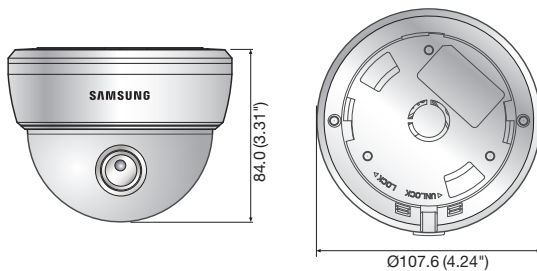

Dimensions

Unit : mm (inch)

Accessories (Optional)

SBP-300WM0

	SCD-5030N	SCD-5030P
VIDEO		
Imaging Device	1/3" 1.3M CMOS	
Total Pixels	1,312(H) x 1,069(V)	
Effective Pixels	1,305(H) x 1,049(V)	
Scanning System	Progressive scan	
Synchronization	Internal	
Frequency	H : 15.734KHz / V : 59.94Hz	H : 15.625KHz / V : 50Hz
Horizontal Resolution	Color : 1000TV lines, B/W : 1000TV lines	
Min. Illumination	0.09Lux (F1.8, 50IRE), 0.002Lux (1sec, F1.8, 50IRE) 0.05Lux (F1.8, 30IRE), 0.001Lux (1sec, F1.8, 30IRE)	
S / N Ratio	52dB (AGC off, Weight on)	
Video Output	CVBS : 1.0Vpp / 75Ω composite	
LENS		
Focal Length (Zoom Ratio)	6mm (Fixed)	
Max. Aperture Ratio	F1.8	
Angular Field of View	H : 46.5° / V : 34.5° / D : 59.3°	
Min. Object Distance	0.2m (0.66ft)	
Lens Type	Fixed	
Mount Type	Board type	
PAN / TILT / ROTATE		
Pan Range	0° ~ 352°	
Tilt Range	0° ~ 75°	
Rotate Range	0° ~ 348°	
OPERATIONAL		
On Screen Display	English, Chinese, Korean, Japanese, German, Italian, French, Spanish, Russian, Czech, Polish, Romanian, Serbian, Swedish, Danish, Turkish, Portuguese	
Camera Title	Off / On (Displayed 15 characters)	
Day & Night	Auto (Electrical) / Color / B/W	
Backlight Compensation	Off / User BLC / HLC	
Contrast Enhancement	SSDR (Off / On)	
Digital Noise Reduction	SSNR IV (Off / On)	
Defog	Off / Auto / Manual	
Purple Fringe Reduction	Off / Low / Middle / High	
Digital Image Stabilization	Off / On	
Tampering	Off / On	
Motion Detection	Off / On	
Privacy Masking	Off / On (24 programmable zones with 4 points polygonal masking)	
Gain Control	Off / Low / Middle / High	
White Balance	ATW / Outdoor / Indoor / Manual / AWC / Mercury (1,800K° ~ 10,500K°)	
Electronic Shutter Speed	1sec ~ 1/12,000sec	
Digital Zoom	Off / On (1x ~ 16x)	
Reverse	Off / H-Rev / V-Rev / HV-Rev	
Profile	Basic, Day & Night, Backlight, ITS, Indoor, User	
Communication	Coaxial control (SPC-300 compatible)	
Protocol	Coax : Pelco-C (Coaxitron)	
ENVIRONMENTAL		
Operating Temperature / Humidity	-10°C ~ +55°C (+14°F ~ +131°F) / Less than 90% RH	
ELECTRICAL		
Input Voltage / Current	12V DC ±10%	
Power Consumption	Max. 2.8W	
MECHANICAL		
Color / Material	Ivory / Plastic (Dome cover : Clear)	
Dimensions (WxH)	Ø107.6 x 84.0mm (Ø4.24" x 3.31")	
Weight	371g (0.82 lb)	