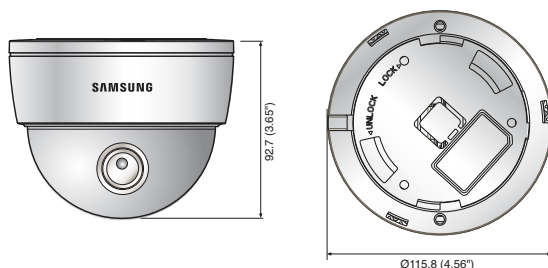

Dimensions

Unit : mm (inch)

Technical Specifications

	SCD-2080RN	SCD-2080RP
VIDEO		
Imaging Device	1/3" Super HAD CCD	
Total Pixels	811(H) x 508(V)	795(H) x 596(V)
Effective Pixels	768(H) x 494(V)	752(H) x 582(V)
Scanning System	2 : 1 Interlace	
Synchronization	Internal / Line lock	
Frequency	H : 15.734KHz / V : 59.94Hz	H : 15.625KHz / V : 50Hz
Horizontal Resolution	Color : 600TV lines, B/W : 700TV lines	
Min. Illumination	Color : 0.15Lux@F1.2 (50IRE), 0.0003Lux (Sens-up, 512x), B/W : 0Lux (LED on)	
S / N Ratio	52dB (AGC off, Weight on)	
Video Output	CVBS : 1.0 Vp-p / 75Ω composite	
LENS		
Focal Length (Zoom Ratio)	2.8 ~ 10mm (3.6x)	
Max. Aperture Ratio	1 : 1.2(Wide) ~ 2.8(Tele)	
Angular Field of View	H : 94.4°(Wide) ~ 28°(Tele) / V : 69.2°(Wide) ~ 21°(Tele)	
Min. Object Distance	0.2m	
Lens Type	DC auto iris	
Mount Type	Board type	
PAN / TILT		
Pan Range	0° ~ 352°	
Tilt Range	0° ~ 73°	
Rotate Range	0° ~ 348°	
OPERATIONAL		
On Screen Display	Multi-language support by coaxial cable English, Japanese, Spanish, French, Portuguese, Taiwanese, Korean	Multi-language support by coaxial cable English, French, German, Spanish, Italian, Chinese, Russian, Polish, Czech, Romanian, Serbian, Swedish, Danish, Turkish, Portuguese
Camera Title	Off / On (Displayed 15 characters)	
Day & Night	Auto (ICR) / Color / B/W	
Backlight Compensation	BLC / HLC / Off	
Contrast Enhancement	SSDR (Off / On)	
Digital Noise Reduction	SSNRIII (Off / On)	
Digital Image Stabilization	Off / On	
Motion Detection	Off / On (8 programmable zones)	
Privacy Masking	Off / On (12 programmable zones)	
Sens-up (Frame Integration)	2x ~ 512x	
Gain Control	Off / Low / High	
White Balance	ATW / Outdoor / Indoor / Manual / AWC (1,700K° ~ 11,000K°)	
Electronic Shutter Speed	1/60 ~ 1/120,000sec	1/50 ~ 1/120,000sec
Digital Zoom	Off / On (1x ~ 16x)	
Reverse	H-Rev (Off / On) / V-Rev (Off / On)	
Communication	Coaxial Control (SPC-300 compatible)	
Protocol	Coax : Pelco-C (Coaxitron)	
IR Distance	20m (IR LED 12ea)	
ENVIRONMENTAL		
Operating Temperature / Humidity	-10°C ~ +50°C (+14°F ~ +122°F) / Less than 90% RH	
ELECTRICAL		
Input Voltage / Current	12V DC ±10%	
Power Consumption	Max. 3.5W	
MECHANICAL		
Color / Material	Ivory / Plastic (Dome cover : Smoked)	
Dimensions (WxH)	Ø115.8 x 92.7mm (4.56" x 3.65")	
Weight	365g (0.8 lb)	