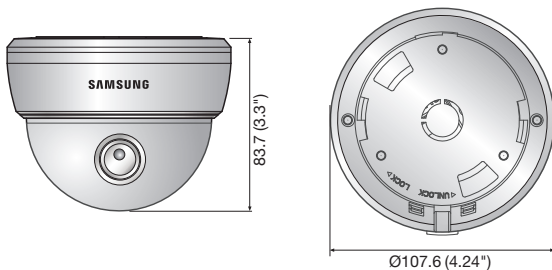

## Dimensions

Unit : mm (inch)

	SCD-2042RN/2022RN	SCD-2042RP/2022RP
<b>VIDEO</b>		
Imaging Device	1/3" Super HAD CCD II	
Total Pixels	1,020(H) x 508(V)	1,020(H) x 596(V)
Effective Pixels	976(H) x 494(V)	976(H) x 582(V)
Scanning System	2 : 1 Interlace	
Synchronization	Internal	
Frequency	H : 15.734KHz / V : 59.94Hz	H : 15.625KHz / V : 50Hz
Horizontal Resolution	700TV lines (ER mode)	
Min. Illumination	Color : 0.15Lux@F1.2 (50IRE), 0.0002Lux (Sens-up, 512x) B/W : 0 LUX (IR LED on)	
S / N Ratio	52dB (AGC off, Weight on)	
Video Output	CVBS : 1.0 Vp-p / 75Ω composite	
<b>LENS</b>		
Focal Length (Zoom Ratio)	8mm (Fixed) : SCD-2042R, 3.8mm (Fixed) : SCD-2022R	
Max. Aperture Ratio	F2.0	
Angular Field of View	H : 34° / V : 26° : SCD-2042R, H : 78° / V : 59° : SCD-2022R	
Min. Object Distance	0.4m (1.31ft)	
Lens Type	Fixed	
Mount Type	Board type	
<b>PAN / TILT</b>		
Pan Range	0° ~ 352°	
Tilt Range	0° ~ 75°	
<b>OPERATIONAL</b>		
On Screen Display	English, Japanese, Spanish, French, Portuguese, Korean	English, French, German, Spanish, Italian, Chinese, Russian, Polish, Czech, Romanian, Serbian, Swedish, Danish, Turkish, Portuguese
Camera Title	Off / On (Displayed 15 characters)	
Day & Night	Auto (ICR) / Color / B/W / External D/N	
Backlight Compensation	Off / BLC / HLC	
Contrast Enhancement	SSDR (Off / On)	
Digital Noise Reduction	SSNRIII (Off / On)	
Defog	Off / Auto / Manual	
Motion Detection	Off / On	
Privacy Masking	Off / On (8 programmable zones)	
Sens-up (Frame Integration)	2x ~ 512x	
Gain Control	Off / Low / Middle / High	
White Balance	ATW / Outdoor / Indoor / Manual / AWC (1,800°K ~ 10,500°K)	
Electronic Shutter Speed	1/60 ~ 1/120,000sec	1/50 ~ 1/120,000sec
Reverse	H-Rev (Off / On)	
Communication	Coaxial control (SPC-300 compatible)	
Protocol	Coax : Pelco-C (Coaxitron)	
IR Distance	7m (IR LED 8ea)	
<b>ENVIRONMENTAL</b>		
Operating Temperature / Humidity	-10°C ~ +55°C (+14°F ~ +131°F) / Less than 90% RH	
<b>ELECTRICAL</b>		
Input Voltage / Current	12V DC ±10%	
Power Consumption	Max. 3.6W	
<b>MECHANICAL</b>		
Color / Material	Ivory / Plastic (Dome cover : Clear)	
Dimensions (WxHxD)	Ø107.6 x 83.7mm (Ø4.24" x 3.3")	
Weight	240g (0.53 lb)	