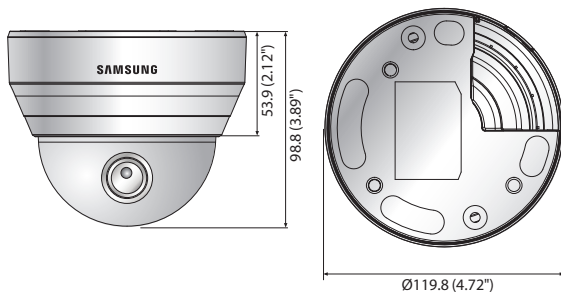

Dimensions

Unit : mm (inch)

Accessories (Optional)

QND-7080R

VIDEO	
Imaging Device	1/3" 4M CMOS
Total Pixels	2,720(H) x 1,536(V)
Effective Pixels	2,688(H) x 1,520(V)
Scanning System	Progressive
Min. Illumination	Color : 0.15Lux (30IRE), B/W : 0Lux (IR LED on)
LENS	
Focal Length (Zoom Ratio)	2.8 ~ 12mm (4.3x) motorized varifocal
Max. Aperture Ratio	F1.4
Angular Field of View	H : 109.7° ~ 26.0° / V : 60.8° ~ 15.2° / D : 131.3° ~ 30.1°
Focus Control	Simple focus (Motorized V/F) / Manual, Remote control via network
Lens Type	DC auto iris
Mount Type	Board type
PAN / TILT / ROTATE	
Pan / Tilt / Rotate Range	0° ~ 350° / 0° ~ 67° / 0° ~ 355°
OPERATIONAL	
IR Viewable Length	20m (65.62ft)
Camera Title	Off / On (Displayed up to 20 characters per line) - W/W : English / Numeric / Special characters - China : English / Numeric / Special / Chinese characters - Common : Multi-line (Max. 5), Color (Grey / Green / Red / Blue / Black / White), Transparency, Auto scale by resolution
Day & Night	True Day & Night
Backlight Compensation	Off / BLC / WDR
Wide Dynamic Range	120dB
Digital Noise Reduction	SSNR (Off / On)
Motion Detection	Off / On (4ea polygonal zones)
Privacy Masking	Off / On (6ea rectangular zones)
Gain Control	Off / Low / Middle / High
White Balance	ATW / AWC / Manual / Indoor / Outdoor
LDC (Lens Distortion Correction)	Off / On (5 levels with min / max)
Electronic Shutter Speed	Minimum / Maximum / Anti flicker
Flip / Mirror	Flip / Mirror / Hallway view
Intelligent Video Analytics	Motion detection with metadata, Tampering, Defocus detection
Alarm I/O	Input 1 / Output 1
Alarm Triggers	Motion detection, Tampering detection, SD card error, NAS error, Alarm input, Defocus detection
Alarm Events	File upload via FTP and E-mail, Local storage recording at event, Notification via E-mail, External output
Pixel Counter	Support (Plug-in viewer only)
NETWORK	
Ethernet	RJ-45 (10/100BASE-T)
Video Compression Format	H.265, H.264, MJPEG
Resolution	2592 x 1520, 2560 x 1440 (16 : 9), 2304 x 1296, 1920 x 1080, 1280 x 1024, 1280 x 960, 1280 x 720, 1024 x 768, 800 x 600, 800 x 450, 720 x 576, 720 x 480, 640 x 480, 640 x 360, 320 x 240
Max. Framerate	H.265/H.264 : Max. 20fps at 4M, Max. 30fps at 2M all resolutions, MJPEG : Max. 15fps
Smart Codec	WiseStream
Video Quality Adjustment	H.265/H.264 : Target bitrate level control, MJPEG : Quality level control
Bitrate Control Method	H.265/H.264 : CBR or VBR, MJPEG : VBR
Streaming Capability	Multiple streaming (Up to 3 profiles)
Audio I/O	Built-in mic
Audio Compression Format	G.711 u-law / G.726 selectable G.726 (ADPCM) 8KHz, G.711 8KHz, G.726 : 16Kbps, 24Kbps, 32Kbps, 40Kbps
Audio Communication	Uni-directional audio
IP	IPv4, IPv6
Protocol	TCP/IP, UDP/IP, RTP(UDP), RTP(TCP), RTCP, RTSP, NTP, HTTP, HTTPS, SSL/TLS, DHCP, PPPoE, FTP, SMTP, ICMP, IGMP, SNMPv1/v2c/v3(MIB-2), ARP, DNS, DDNS, QoS, PIM-SM, UPnP, Bonjour
Security	HTTPTS(SSL) login authentication, Digest login authentication IP address filtering, User access log, 802.1x authentication
Streaming Method	Unicast / Multicast
Max. User Access	6 users at unicast mode
Storage	micro SD/SDHC/SDXC max. 128G, NAS - Motion images recorded in the SD memory card can be downloaded - Manual recording at local PC
Application Programming Interface	ONVIF Profile S/G, SUNAPI (HTTP API)
Webpage Language	English, Korean, Chinese, French, Italian, Spanish, German, Japanese, Russian, Swedish, Portuguese, Czech, Polish, Turkish, Dutch, Hungary, Greek
Web Viewer	Supported OS : Windows 7, 8.1, 10, Mac OS X 10.9, 10.10, 10.11 Plug-in free Webviewer - Supported Browser : Google Chrome 47, MS Edge 20 Plug-in Webviewer - Supported Browser : MS Explore 11, Mozilla Firefox 43, Apple Safari 9 * Mac OS X only
Central Management Software	SmartViewer
ENVIRONMENTAL	
Operating Temperature / Humidity	-10°C ~ +55°C (+14°F ~ +131°F) / Less than 90% RH
Storage Temperature / Humidity	-30°C ~ +60°C (-22°F ~ +140°F) / Less than 90% RH
ELECTRICAL	
Input Voltage / Current	PoE (IEEE802.3af, Class3) / 12V DC
Power Consumption	Max. 7.2W (PoE), Max. 6.4W (12V DC)
MECHANICAL	
Color / Material	Ivory / Plastic
Dimensions (WxH)	Ø119.8 x 98.8mm (Ø4.72" x 3.89")
Weight	355g (0.78 lb)