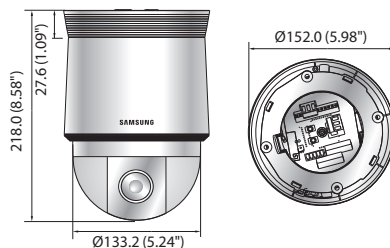

Dimensions

Unit : mm (inch)

HCP-6320H

HCP-6320

Accessories (Optional)

	HCP-6320HN/HP	HCP-6320N/P
VIDEO		
Imaging Device	1/2.8" 2.38M CMOS	
Total Pixels	1,952(H) x 1,116(V), 2.18M pixels	
Effective Pixels	1,944(H) x 1,104(V), 2.14M pixels	
Scanning System	Progressive	
Min. Illumination	Color : 0.3Lux (1/30sec, F1.6, 50IRE) , 0.005Lux (2sec, F1.6, 50IRE) B/W : 0.03Lux (1/30sec, F1.6, 50IRE), 0.0005Lux (2sec, F1.6, 50IRE) Color : 0.2Lux (1/30sec, F1.6, 30IRE), 0.003Lux (2sec, F1.6, 30IRE) B/W : 0.01Lux (1/30sec, F1.6, 30IRE), 0.0001Lux (2sec, F1.6, 30IRE)	
S / N Ratio	50dB	
Video Output	BNC (CVBS / AHD)	
LENS		
Focal Length (Zoom Ratio)	4.44 ~ 142.6mm (Optical 32x)	
Max. Aperture Ratio	F1.6(Wide) / F4.4(Tele)	
Angular Field of View	H : 62.8°(Wide) ~ 2.23°(Tele) / V : 36.8°(Wide) ~ 1.26°(Tele)	
Min. Object Distance	Wide : 1.4m (4.59ft), Tele : 1.9m (6.23ft)	Wide : 1.5m (4.92ft), Tele : 2m (6.56ft)
Focus Control	Auto / Manual / One push	
Lens / Mount Type	DC auto iris / Board-in type	
PAN / TILT		
Pan Range	360° Endless	
Pan Speed	Preset : 700°/sec, Manual : 0.024°/sec ~ 200°/sec	
Tilt Range	210° (-15° ~ 195°)	
Tilt Speed	Preset : 700°/sec, Manual : 0.024°/sec ~ 200°/sec	
Preset	255ea	
Preset Accuracy	±0.2°	
Azimuth	Yes (E/W/S/N/NE/SE/NW/SW OSD)	
OPERATIONAL		
Camera Title	Off / On (Displayed up to 15 characters)	
Day & Night	Auto (ICR) / Color / B/W	
Backlight Compensation	Off / BLC / HLC	
Wide Dynamic Range	120dB	
Contrast Enhancement	SSDR (Off / On)	
Digital Noise Reduction	SSNRIII (2D+3D noise filter) (Off / On)	
Digital Image Stabilization	Off / On	
Defog	Off / Auto / Manual	
Motion Detection	Off / On (4ea rectangular zone)	
Privacy Masking	Off / On (32 zones of rectangular zone)	
Gain Control	Off / Low / Middle / High	
White Balance	ATW / AWC / Manual / Indoor / Outdoor / Mercury / Sodium	
Electronic Shutter Speed	Minimum / Maximum / Anti flicker (2 ~ 1/12,000sec)	
Digital Zoom	16x	
Flip / Mirror	Off / On	
Intelligent Video Analytics	Tampering, Virtual line, Enter / Exit, (Dis)Appear	
Alarm I/O	Input 4ea / Output 2ea (Relay)	
Remote Control Interface	RS-485	
Protocol	RS-485 : Samsung-T/E, Pelco-P/D, Sungjin, Panasonic, Honeywell, AD, Vicon, Bosch, GE	
ENVIRONMENTAL		
Operating Temperature / Humidity	-50°C ~ +55°C (-58°F ~ +131°F) / Less than ~ 90% RH	-10°C ~ +55°C (+14°F ~ +131°F) / Less than 90% RH
Storage Temperature / Humidity	-50°C ~ +60°C (-58°F ~ +140°F) / Less than 90% RH	
Ingress Protection	IP66	N/A
Vandal Resistance	IK10	IK10 (With SHP-3701H)
ELECTRICAL		
Input Voltage / Current	24V AC ±10%	
Power Consumption	Max. 24W (Heater off), Max. 65W (Heater on)	Max. 20W
MECHANICAL		
Color / Material	Ivory / Plastic + Metal	
Dimensions (WxH)	Ø220.0 x 293.6mm (Ø8.66" x 11.56")	Ø152.0 x 218.0mm (Ø5.98" x 8.58")
Weight	3.3Kg (7.28 lb)	2.2Kg (4.85 lb)