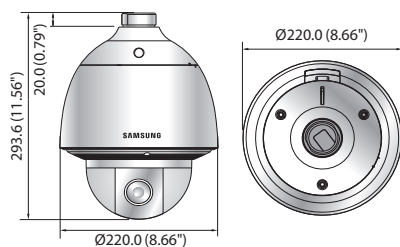

Dimensions

Unit : mm (inch)

HCP-6320H

HCP-6320

Accessories (Optional)

	HCP-6320HN/HP	HCP-6320N/P
VIDEO		
Imaging Device	1/2.8" 2.38M CMOS	
Total Pixels	1,952(H) x 1,116(V), 2.18M pixels	
Effective Pixels	1,944(H) x 1,104(V), 2.14M pixels	
Scanning System	Progressive	
Min. Illumination	Color : 0.3Lux (1/30sec, F1.6, 50IRE) , 0.005Lux (2sec, F1.6, 50IRE) B/W : 0.03Lux (1/30sec, F1.6, 50IRE), 0.0005Lux (2sec, F1.6, 50IRE) Color : 0.2Lux (1/30sec, F1.6, 30IRE), 0.003Lux (2sec, F1.6, 30IRE) B/W : 0.01Lux (1/30sec, F1.6, 30IRE), 0.0001Lux (2sec, F1.6, 30IRE)	
S / N Ratio	50dB	
Video Output	BNC (CVBS / AHD)	
LENS		
Focal Length (Zoom Ratio)	4.44 ~ 142.6mm (Optical 32x)	
Max. Aperture Ratio	F1.6(Wide) / F4.4(Tele)	
Angular Field of View	H : 62.8°(Wide) ~ 2.23°(Tele) / V : 36.8°(Wide) ~ 1.26°(Tele)	
Min. Object Distance	Wide : 1.4m (4.59ft), Tele : 1.9m (6.23ft)	Wide : 1.5m (4.92ft), Tele : 2m (6.56ft)
Focus Control	Auto / Manual / One push	
Lens / Mount Type	DC auto iris / Board-in type	
PAN / TILT		
Pan Range	360° Endless	
Pan Speed	Preset : 700°/sec, Manual : 0.024°/sec ~ 200°/sec	
Tilt Range	210° (-15° ~ 195°)	
Tilt Speed	Preset : 700°/sec, Manual : 0.024°/sec ~ 200°/sec	
Preset	255ea	
Preset Accuracy	±0.2°	
Azimuth	Yes (E/W/S/N/NE/SE/NW/SW OSD)	
OPERATIONAL		
Camera Title	Off / On (Displayed up to 15 characters)	
Day & Night	Auto (ICR) / Color / B/W	
Backlight Compensation	Off / BLC / HLC	
Wide Dynamic Range	120dB	
Contrast Enhancement	SSDR (Off / On)	
Digital Noise Reduction	SSNRIII (2D+3D noise filter) (Off / On)	
Digital Image Stabilization	Off / On	
Defog	Off / Auto / Manual	
Motion Detection	Off / On (4ea rectangular zone)	
Privacy Masking	Off / On (32 zones of rectangular zone)	
Gain Control	Off / Low / Middle / High	
White Balance	ATW / AWC / Manual / Indoor / Outdoor / Mercury / Sodium	
Electronic Shutter Speed	Minimum / Maximum / Anti flicker (2 ~ 1/12,000sec)	
Digital Zoom	16x	
Flip / Mirror	Off / On	
Intelligent Video Analytics	Tampering, Virtual line, Enter / Exit, (Dis)Appear	
Alarm I/O	Input 4ea / Output 2ea (Relay)	
Remote Control Interface	RS-485	
Protocol	RS-485 : Samsung-T/E, Pelco-P/D, Sungjin, Panasonic, Honeywell, AD, Vicon, Bosch, GE	
ENVIRONMENTAL		
Operating Temperature / Humidity	-50°C ~ +55°C (-58°F ~ +131°F) / Less than ~ 90% RH	-10°C ~ +55°C (+14°F ~ +131°F) / Less than 90% RH
Storage Temperature / Humidity	-50°C ~ +60°C (-58°F ~ +140°F) / Less than 90% RH	
Ingress Protection	IP66	N/A
Vandal Resistance	IK10	IK10 (With SHP-3701H)
ELECTRICAL		
Input Voltage / Current	24V AC ±10%	
Power Consumption	Max. 24W (Heater off), Max. 65W (Heater on)	Max. 20W
MECHANICAL		
Color / Material	Ivory / Plastic + Metal	
Dimensions (WxH)	Ø220.0 x 293.6mm (Ø8.66" x 11.56")	Ø152.0 x 218.0mm (Ø5.98" x 8.58")
Weight	3.3Kg (7.28 lb)	2.2Kg (4.85 lb)